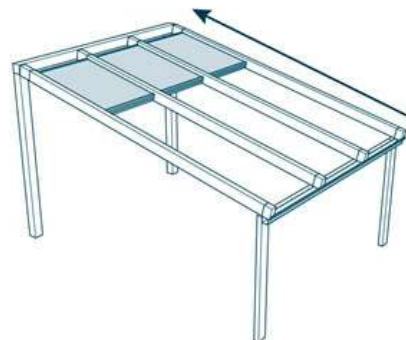

WINNING COMBINATION FROM THE START

A gift to Junior Achievement in honor of Lou Moshakos, recognized his entrepreneurial vision for his restaurants and Lou's engagement with an inspiring program that builds entrepreneurship, financial literacy and work-readiness skills in K-12 students.

Shown left to right: Lou Moshakos, President, LM Restaurants; Darrell Kennedy, President of Five Star Retractable Systems; Chris Stover, President of Libart USA

>> Without a doubt, the client's expertise is a major factor in the success of this open-air solution.

Vision - Getting it Right

LM restaurants started as a single mom-and-pop location operated by owner Lou Moshakos and his wife in 1978. The company now has over 2500 employees. "The space reflects the culmination of years of lessons and experiences of an aggressive Raleigh-based family business that oversees 25 Carolina Ale Houses across six states, seven other dining concepts in the Triangle and coastal North Carolina under hospitality management group LM Restaurants."

- The News & Observer

Another factor that significantly changed the course of the project was Lou's patience and willingness to go back to the drawing board. The property was purchased in 2008 and was originally going to be a remodel. "Owner Lou Moshakos tinkered with plans to convert the two-story office building on the downtown lot he bought in 2008 into a restaurant building, but the plans didn't seem to do justice to the location. "We went back to the drawing board, ... and drew it the way we wanted to build it," he said during a personal tour and lunch at the new restaurant space on Thursday." - The Triangle Business Journal