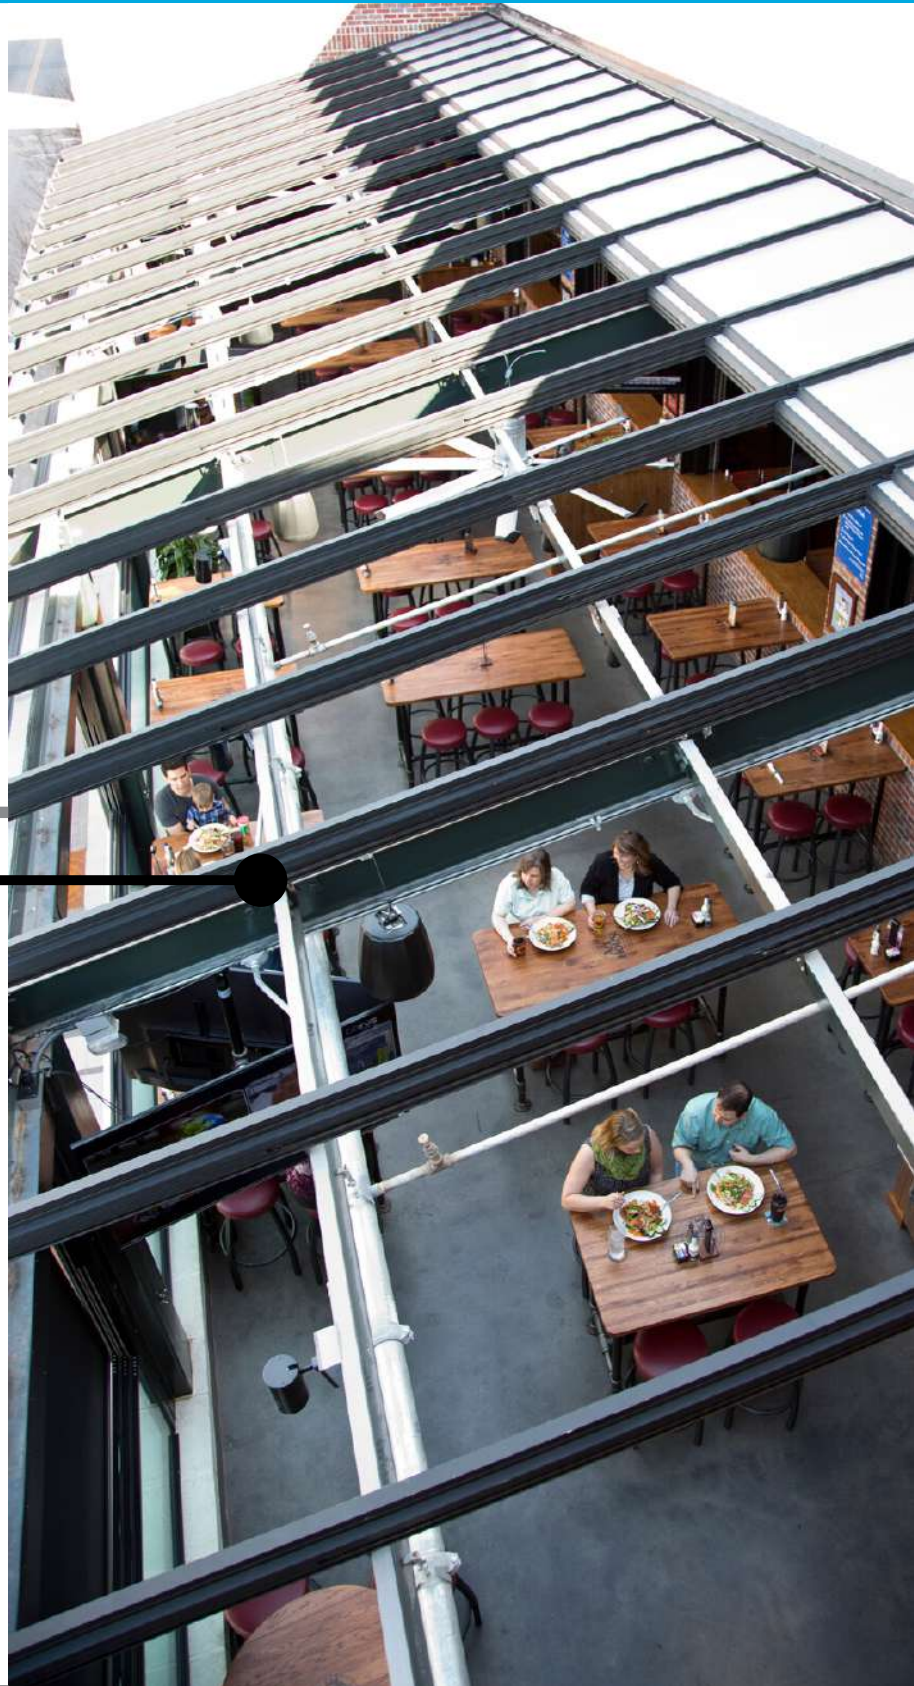

"Everyone has a window seat"

"Evolution of Roofs"

LIBART SOLUTIONS

>> **There are three adjustable, motorized, moving parts for 4-season application** Skylights, Windows and Shades

Each component can be adjusted to provide the perfect combination of fresh air, sunlight, sound control and protection from the elements. The innovative Panora-View window system was used instead of the originally specified garage doors. Whereas garage doors would require an additional railing for safety, the Panora-View windows retract down to form a glass wall. The downward retracting windows provide a full outside view when closed as well as the desired window opening.

Skylights

- **Design:** Single Pitch, 4-panel SolaGlide skylight retractable roof system
- **Retraction:** 75% opening up (3 panels retract under the 4th fixed panel under the ridge)
- **Operation:** Motorized with wall mounted momentary switch for adjustable open/close
- **Glazing:** Triple wall, 16 mm Solar Control Gray Polycarbonate
- **Frame:** Custom color powder coated aluminium per spec AMMA 2604