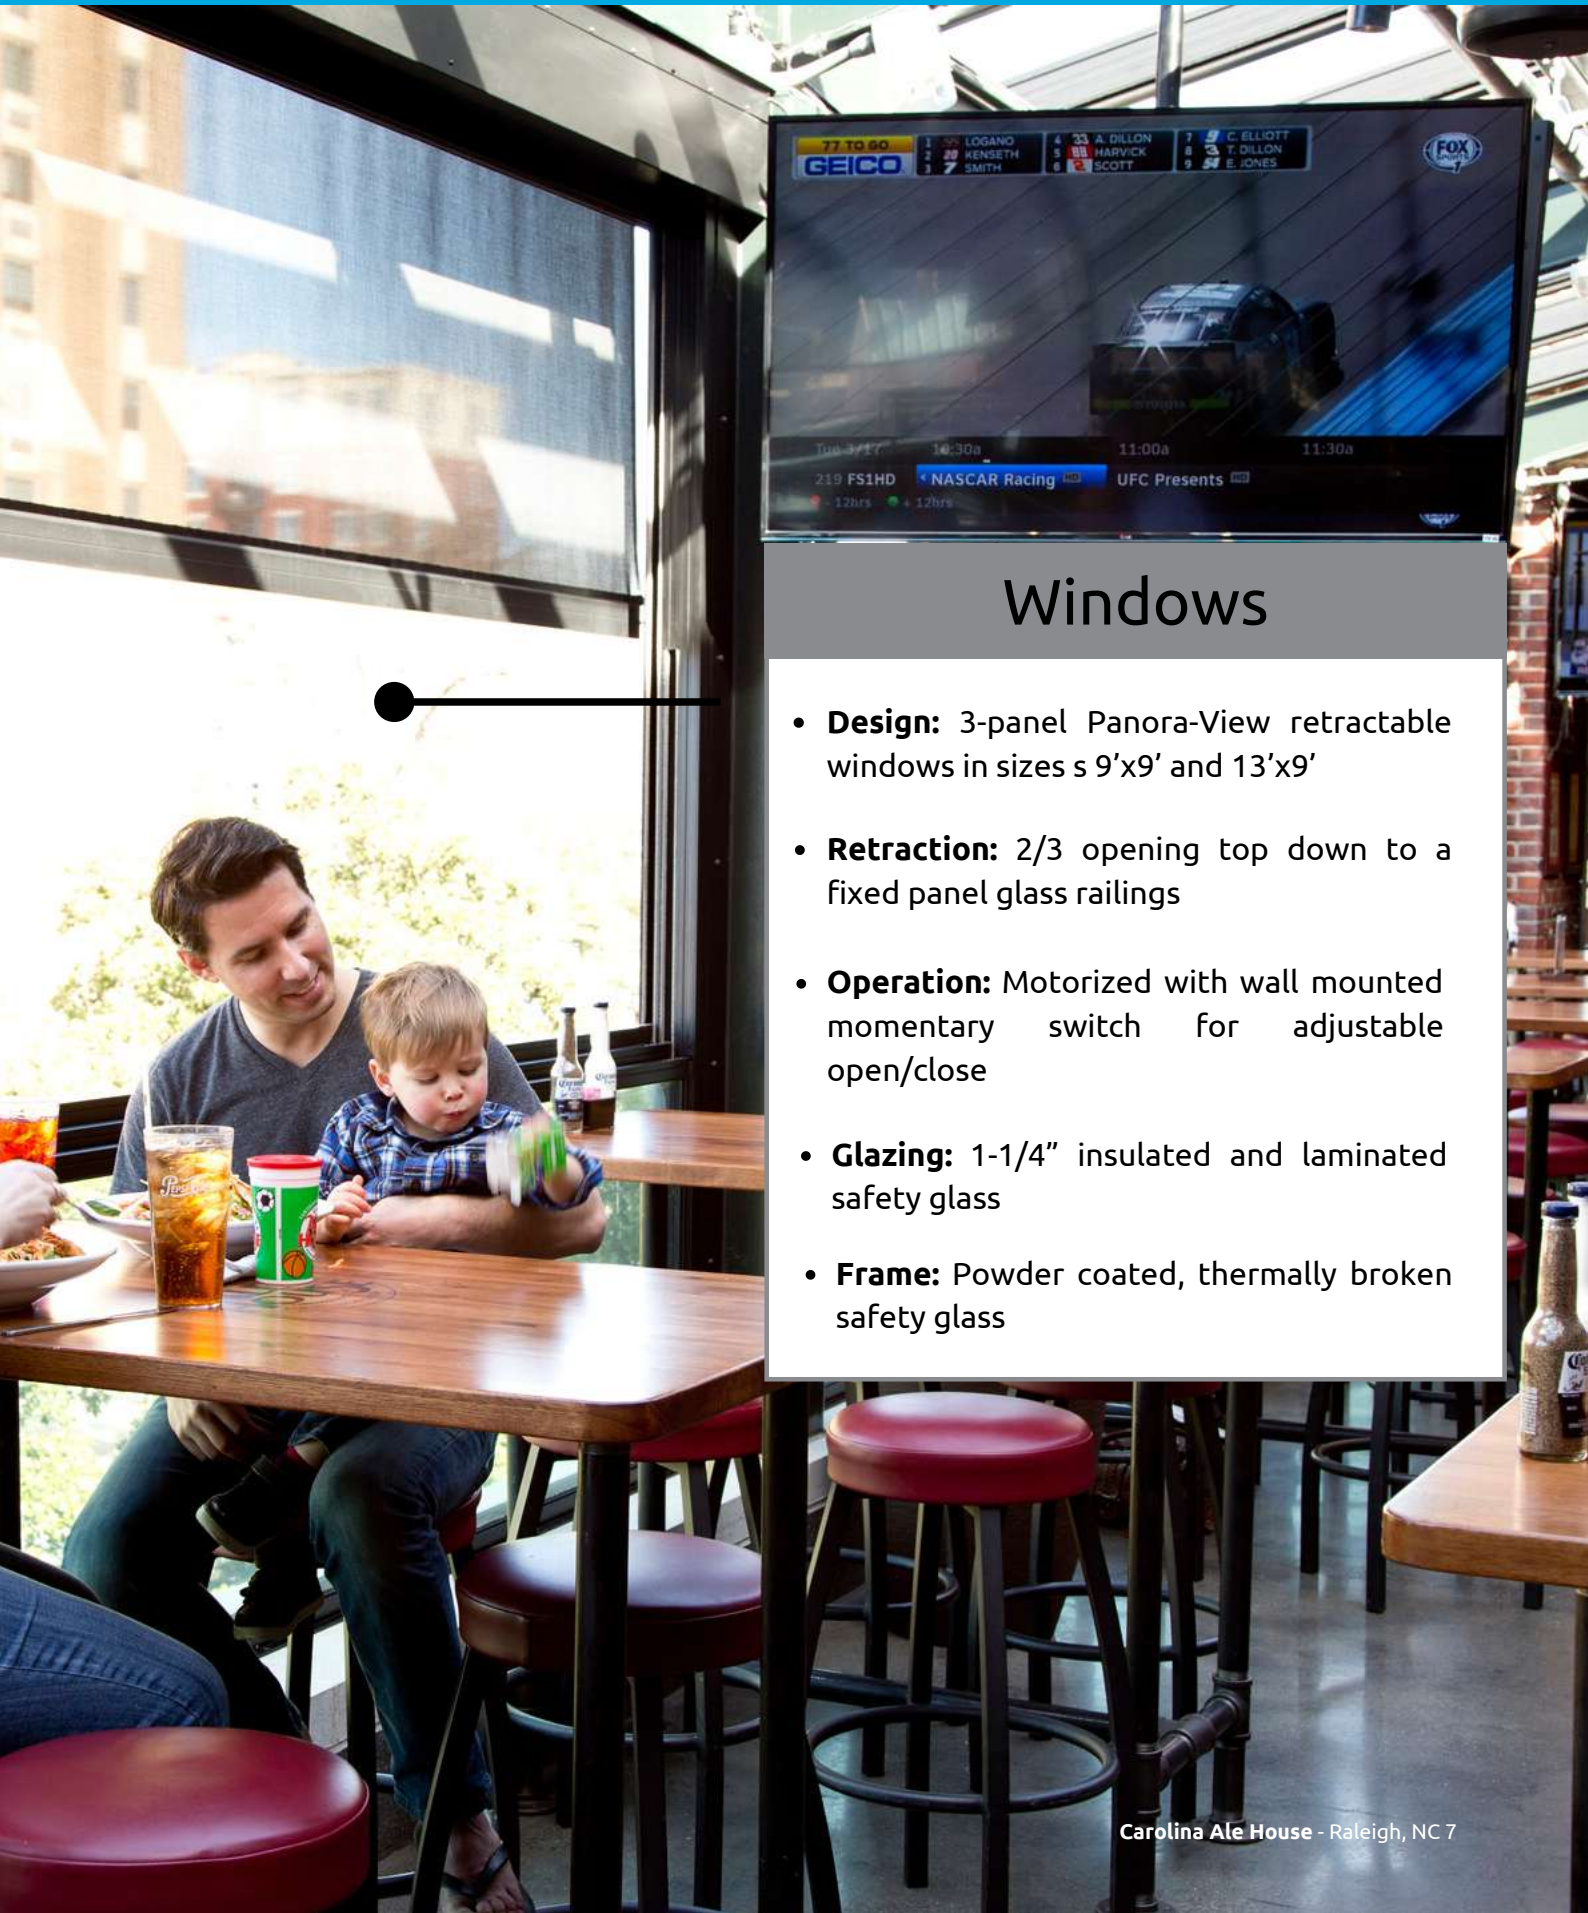

Open Air Design

Windows

- **Design:** 3-panel Panora-View retractable windows in sizes s 9'x9' and 13'x9'
- **Retraction:** 2/3 opening top down to a fixed panel glass railings
- **Operation:** Motorized with wall mounted momentary switch for adjustable open/close
- **Glazing:** 1-1/4" insulated and laminated safety glass
- **Frame:** Powder coated, thermally broken safety glass