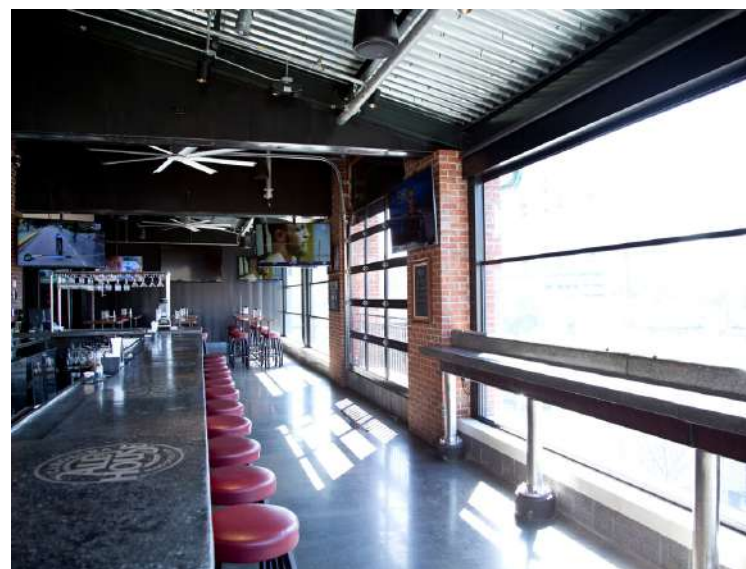

STATS

>> Does the open air design help CAH stand out among the competition?

- 3-Story, new construction with 4th floor observation deck
- 3rd floor open air patio is the 1st motorized, retractable window installation of its kind in North America and also features motorized, retractable skylights and shades
- Patio seats 200 of the restaurant's 420-person capacity
- Radiant heated floors
- Over 70 TVs, 99 Bottled beers, 96 draft beers

PROJECT OVERVIEW

Throughout the southeastern US, LM Restaurants, Inc. has earned its celebrated reputation for great hospitality and engagement in the local community.

Its sports-themed Carolina Ale House restaurants are renowned gathering places for a family friendly atmosphere, delicious food, sporting events on large screens and an incredible selection of libations. As they made plans for a new location on Glenwood Avenue in Raleigh, NC, plans for a "patio" on the third level created a perfect place for a SolaGlide Skylight retractable roof and PANORA-VIEW WINDOWS

The roof opens three of its panels at the turn of a key to add a little sunlight or moonlight to the menu.

The first North American installation of Libart's Panora-View windows opens from the top for fresh breezes. As they open, a half-wall is created for great views and safety. Stoett solar shades were added and they can be used independently to reduce glare whenever needed. Carolina Ale House now has a popular gathering place for all five North Carolina seasons - Winter, Spring, Summer, Fall and Basketball!